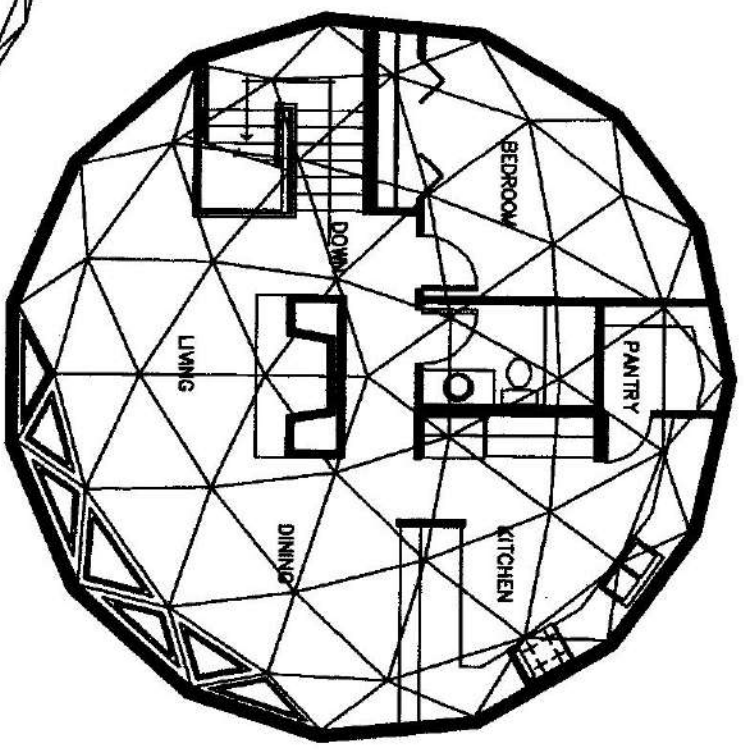

FIRST FLOOR

SECOND FLOOR

DRAWING #1  
 This is a 36' diameter 3V 5/9 dome.  
 1000 square feet each level.  
 Scale 1/8" = 1'-0"

11480 141ST AVENUE NORTH  
 MINNEAPOLIS, MN 55327  
 612-333-DOME  
 www.domeincorporated.com  
 TOLL FREE: 1-888-DOME INC

FIRST FLOOR

SECOND FLOOR

DRAWING #2

36' diameter 3V 5/9 dome,

1000 square feet each level.

Scale 1/8" = 1'-0"

11480 141ST AVENUE NORTH  
MINNEAPOLIS, MN 55327

612-333-DOME

www.domeincorporated.com

TOLL FREE: 1-888-DOME INC

FIRST FLOOR

SECOND FLOOR

DRAWING #3

36' diameter 3V 5/9 dome.

100 square feet each level.

Scale 1/8" = 1'-0"