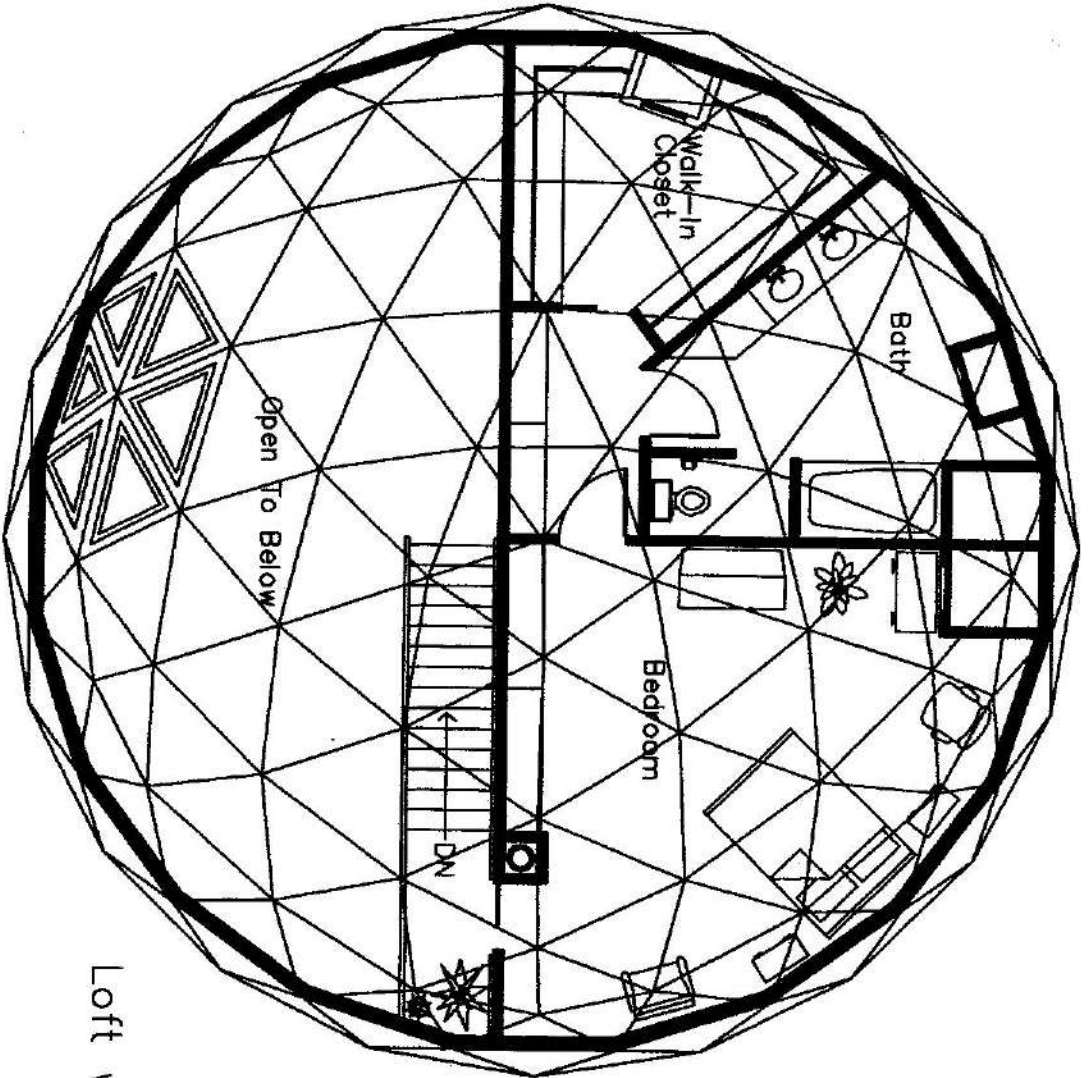

Scale 1/8" = 1'-0"

Main Floor with Office  
and 1 Bedroom

11480 141ST AVENUE NORTH  
MINNEAPOLIS, MN 55327

612-333-DOME

[www.domeincorporated.com](http://www.domeincorporated.com)

TOLL FREE! 1-888-DOME INC