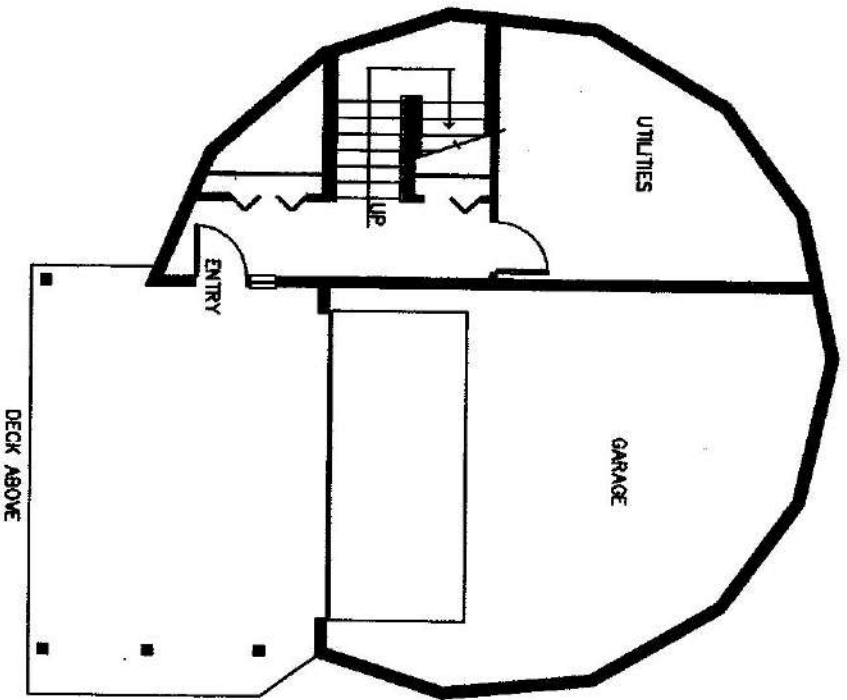

FIRST FLOOR

SECOND FLOOR

DRAWING #1  
 This is a 36' diameter 3V 5/9 dome.  
 1000 square feet each level.  
 Scale 1/8" = 1'-0"

11480 141ST AVENUE NORTH  
 MINNEAPOLIS, MN 55327  
 612-333-DOME  
 www.domeincorporated.com  
 TOLL FREE: 1-888-DOME INC

FIRST FLOOR

SECOND FLOOR

DRAWING #2

36' diameter 3V 5/9 dome,

1000 square feet each level.

Scale 1/8" = 1'-0"

11480 141ST AVENUE NORTH  
MINNEAPOLIS, MN 55327

612-333-DOME