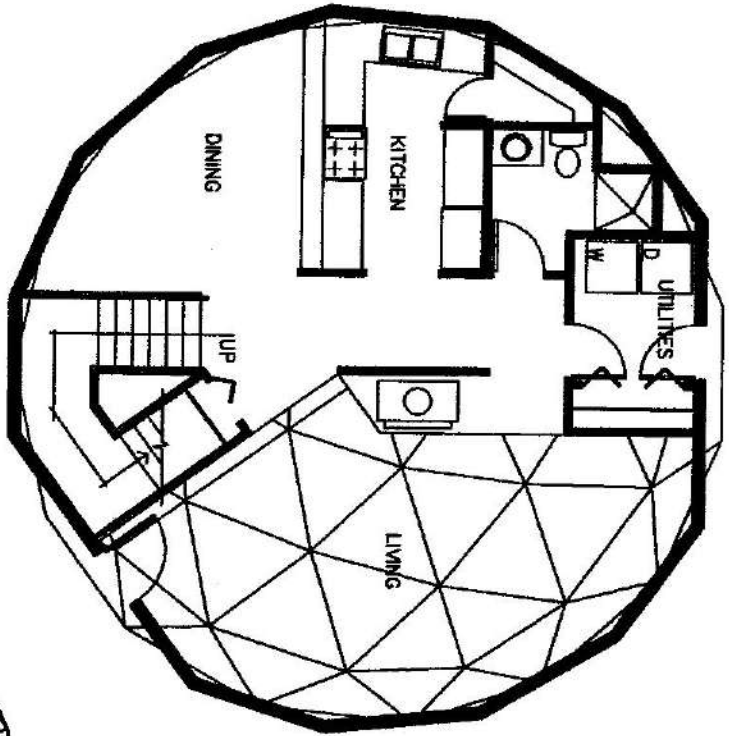

FIRST FLOOR

SECOND FLOOR

DRAWING #1  
 This is a 36' diameter 3V 5/9 dome.  
 1000 square feet each level.  
 Scale 1/8" = 1'-0"

11480 141ST AVENUE NORTH  
 MINNEAPOLIS, MN 55327  
 612-333-DOME  
 www.domeincorporated.com  
 TOLL FREE: 1-888-DOME INC

FIRST FLOOR

SECOND FLOOR

DRAWING #2

36' diameter 3V 5/9 dome,

1000 square feet each level.

Scale 1/8" = 1'-0"

11480 141ST AVENUE NORTH  
MINNEAPOLIS, MN 55327

612-333-DOME

www.domeincorporated.com

TOLL FREE: 1-888-DOME INC

FIRST FLOOR

SECOND FLOOR

DRAWING #3

36' diameter 3V 5/9 dome.

100 square feet each level.

Scale 1/8" = 1'-0"

11480 141ST AVENUE NORTH  
MINNEAPOLIS, MN 55327

612-333-DOME

[www.domeincorporated.com](http://www.domeincorporated.com)

TOLL FREE: 1-888-DOME INC

FIRST FLOOR

SECOND FLOOR

**DRAWING #4**

This is a 36' diameter 3V 5/9 dome.  
 1000 square feet each level.  
 Scale 1/8" = 1'-0"