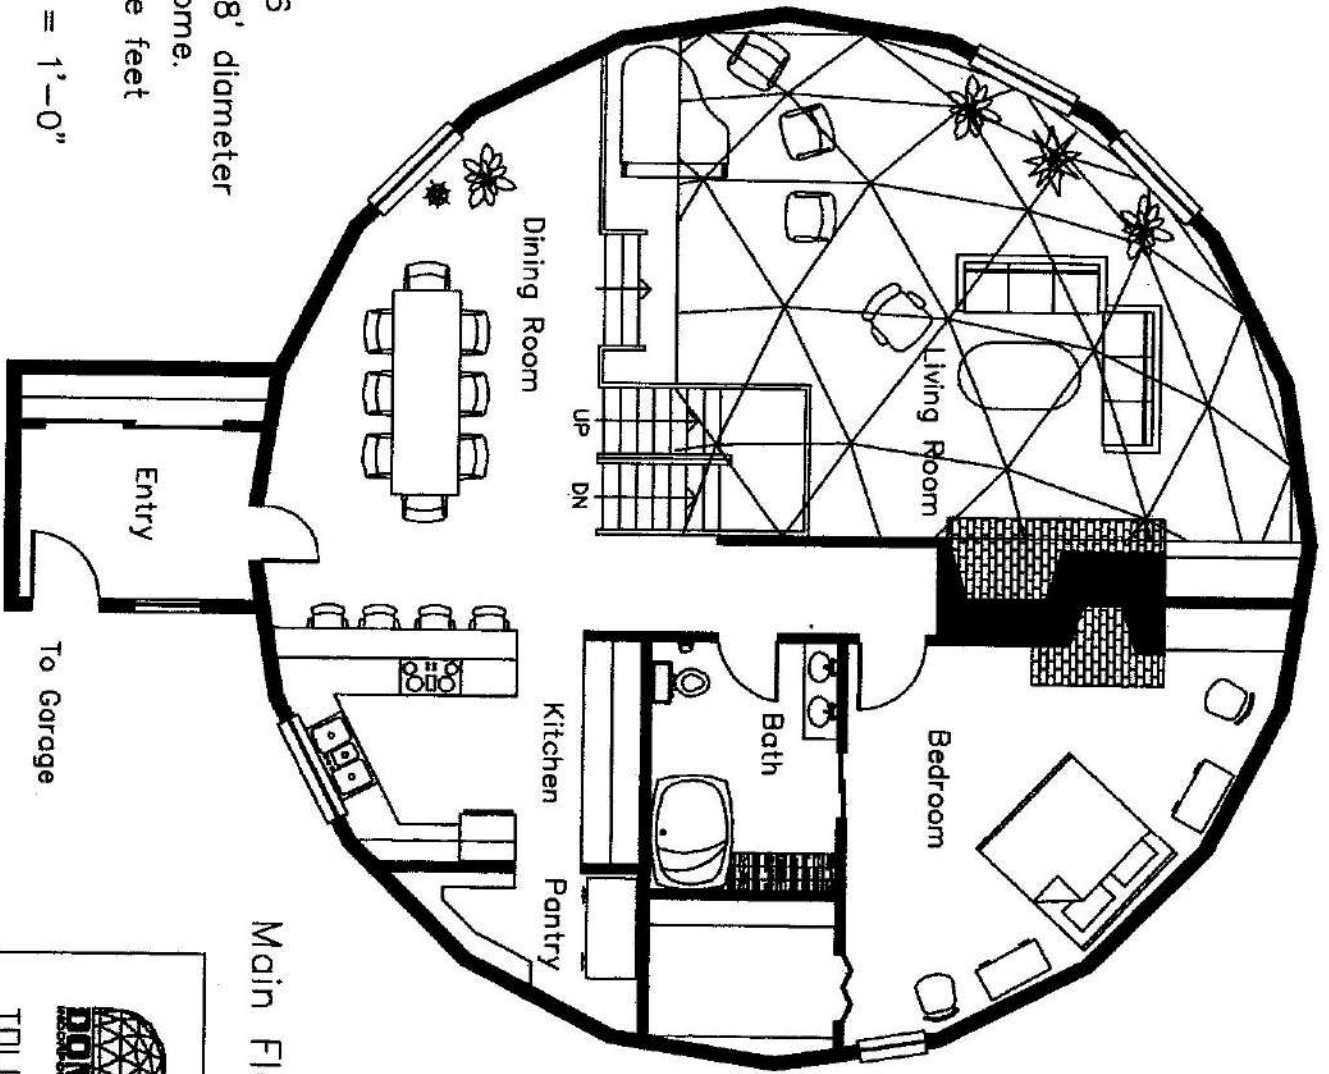

11480 141ST AVENUE NORTH  
 MINNEAPOLIS, MN 55327  
 612-333-3DOME  
 www.domeincorporated.com  
**TOLL FREE: 1-888-DOME INC**

Main Floor Without Bedroom

DRAWING #5

48' diameter 4V 5/12 dome.

1800 square feet each level.

Scale 1/8" = 1'-0"

11480 141ST AVENUE NORTH  
MINNEAPOLIS, MN 55327

612-333-DDME

www.domeincorporated.com

TOLL FREE: 1-888-DDME INC

DRAWING #6  
 48' diameter  
 4V 5/12 dome,  
 1800 square feet  
 each level.  
 Scale 1/8" = 1'-0"

Main Floor With 1 Bedroom

11480 141ST AVENUE NORTH  
 MINNEAPOLIS, MN 55327  
 612-333-DDME  
 www.domeincorporated.com  
 TOLL FREE: 1-888-DDME INC

To Garage

**DRAWING #7**

48' diameter 4V 5/12 dome.

1500 square feet each level.

Scale 1/8" = 1'-0"

Main Floor with Office  
and 1 Bedroom

11480 141ST AVENUE NORTH  
MINNEAPOLIS, MN 55327

612-333-DOME

[www.domeincorporated.com](http://www.domeincorporated.com)

TOLL FREE! 1-888-DOME INC