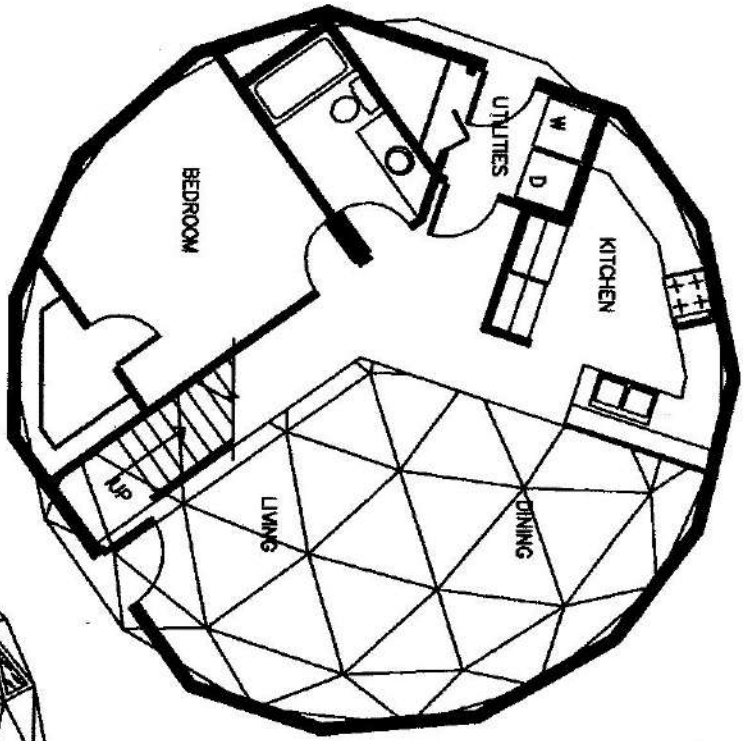

FIRST FLOOR

SECOND FLOOR

DRAWING #2

36' diameter 3V 5/9 dome,

1000 square feet each level.

Scale 1/8" = 1'-0"

11480 141ST AVENUE NORTH  
MINNEAPOLIS, MN 55327

612-333-DOME

www.domeincorporated.com

TOLL FREE: 1-888-DOME INC

FIRST FLOOR

SECOND FLOOR

DRAWING #3

36' diameter 3V 5/9 dome.

100 square feet each level.

Scale 1/8" = 1'-0"

11480 141ST AVENUE NORTH  
MINNEAPOLIS, MN 55327

612-333-DOME

[www.domeincorporated.com](http://www.domeincorporated.com)

TOLL FREE: 1-888-DOME INC

FIRST FLOOR

SECOND FLOOR

**DRAWING #4**

This is a 36' diameter 3V 5/9 dome.  
 1000 square feet each level.  
 Scale 1/8" = 1'-0"

11480 141ST AVENUE NORTH  
 MINNEAPOLIS, MN 55327  
 612-333-3DOME  
 www.domeincorporated.com  
**TOLL FREE: 1-888-DOME INC**

Main Floor Without Bedroom

DRAWING #5

48' diameter 4V 5/12 dome.

1800 square feet each level.