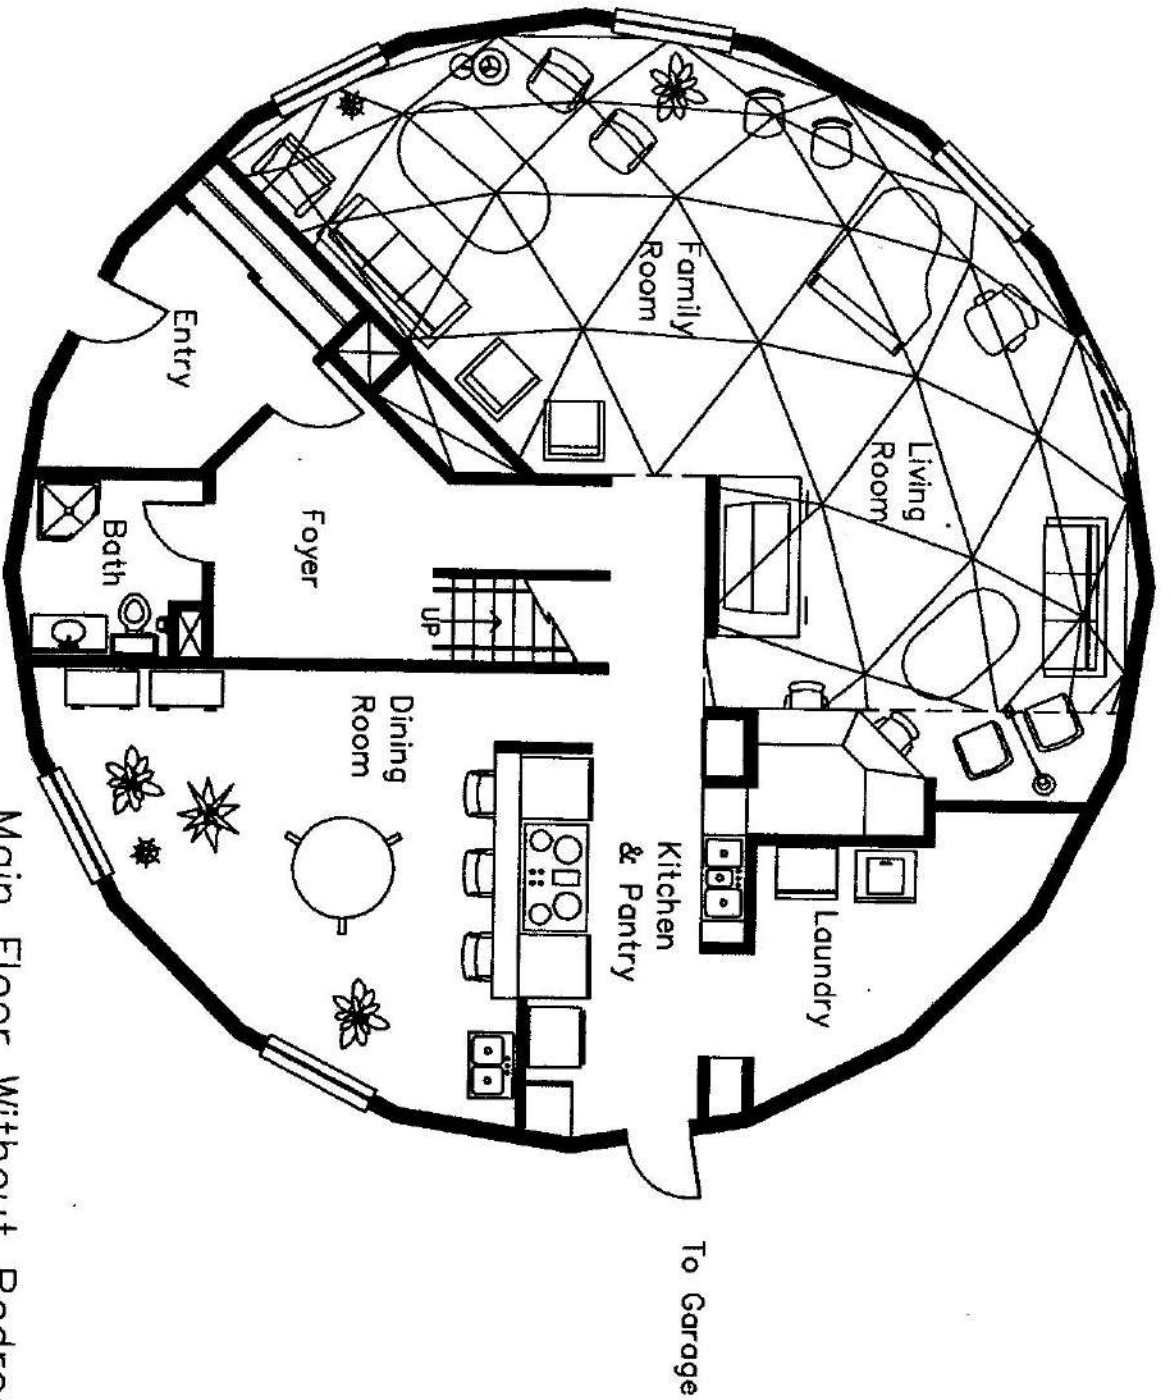

www.domeincorporated.com

TOLL FREE: 1-888-DOME INC

FIRST FLOOR

SECOND FLOOR

DRAWING #3

36' diameter 3V 5/9 dome.

100 square feet each level.

Scale 1/8" = 1'-0"

11480 141ST AVENUE NORTH  
MINNEAPOLIS, MN 55327

612-333-DOME

[www.domeincorporated.com](http://www.domeincorporated.com)

TOLL FREE: 1-888-DOME INC

FIRST FLOOR

SECOND FLOOR

**DRAWING #4**

This is a 36' diameter 3V 5/9 dome.  
 1000 square feet each level.  
 Scale 1/8" = 1'-0"

11480 141ST AVENUE NORTH  
 MINNEAPOLIS, MN 55327  
 612-333-3DOME  
 www.domeincorporated.com  
**TOLL FREE: 1-888-DOME INC**

Main Floor Without Bedroom

DRAWING #5

48' diameter 4V 5/12 dome.

1800 square feet each level.