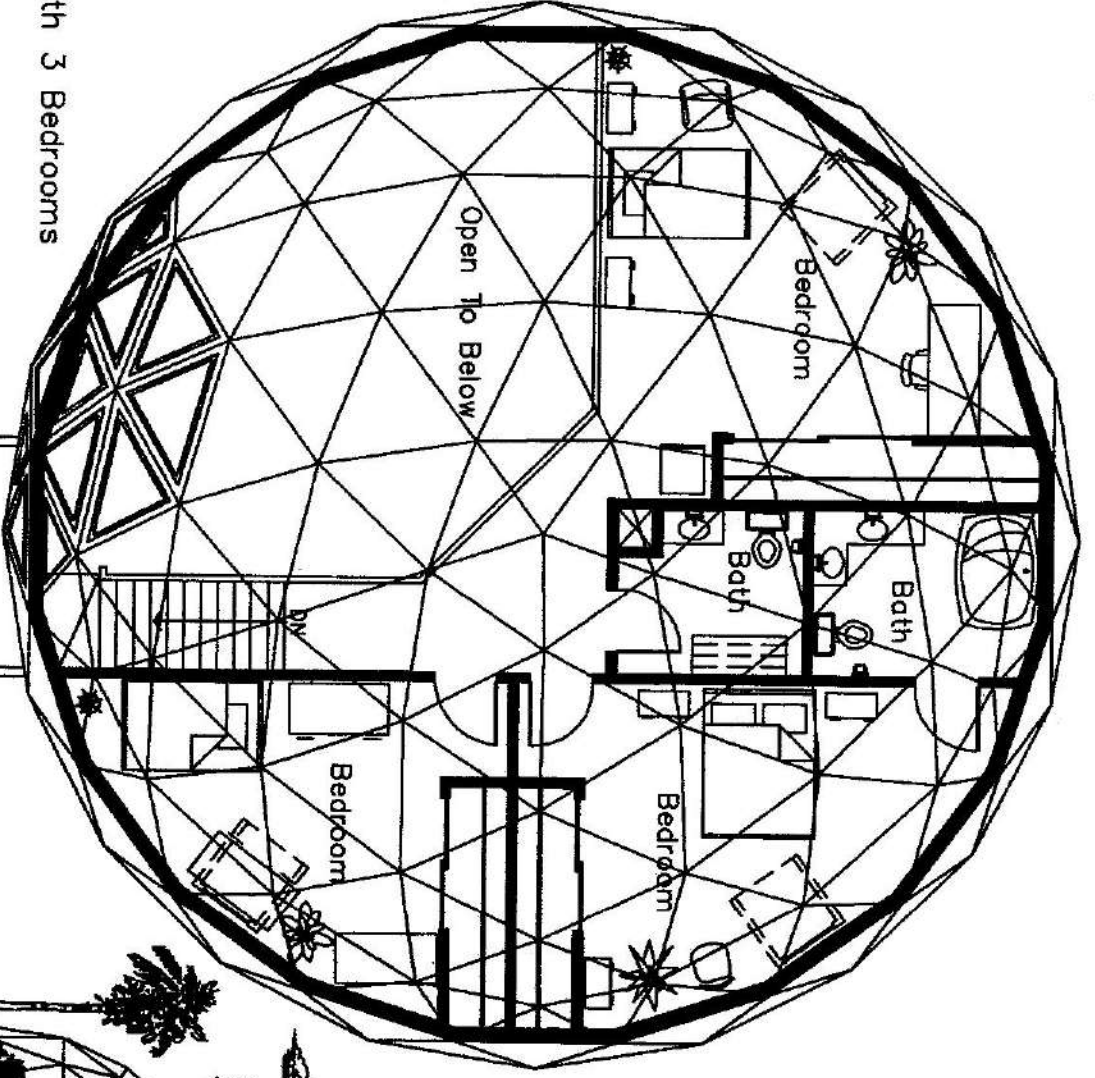

Loft with 3 Bedrooms

DRAWING #10

48' diameter 4V 6/12 dome.
1800 square feet each level.
Scale 1/8" = 1'-0"