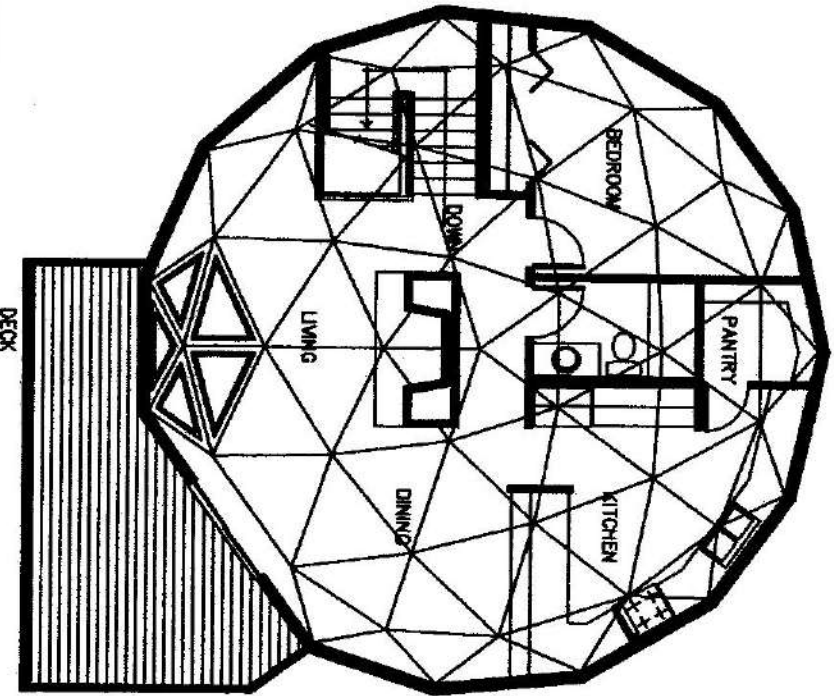

DRAWING #2

36' diameter 3V 5/9 dome,

1000 square feet each level.

Scale 1/8" = 1'-0"

11480 141ST AVENUE NORTH
MINNEAPOLIS, MN 55327

612-333-DOME

www.domeincorporated.com

TOLL FREE: 1-888-DOME INC