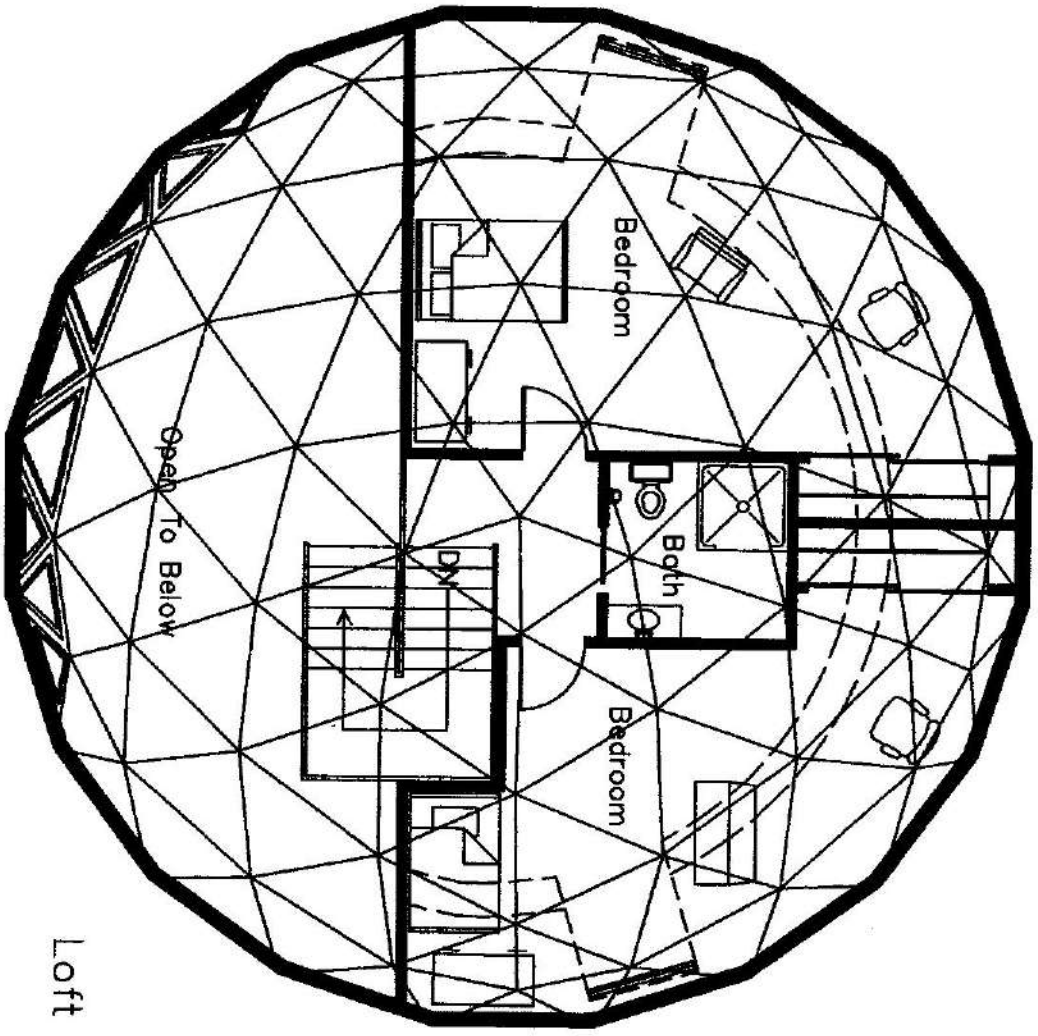

Loft with 1 Bedroom

**DRAWING #8**

48' diameter 4V 5/12 dome.  
1800 square feet each level.

Scale 1/8" = 1'-0"

11480 141ST AVENUE NORTH  
MINNEAPOLIS, MN 55327  
612-333-DOME  
www.domeincorp.com

TOLL FREE: 1-888-DOME INC