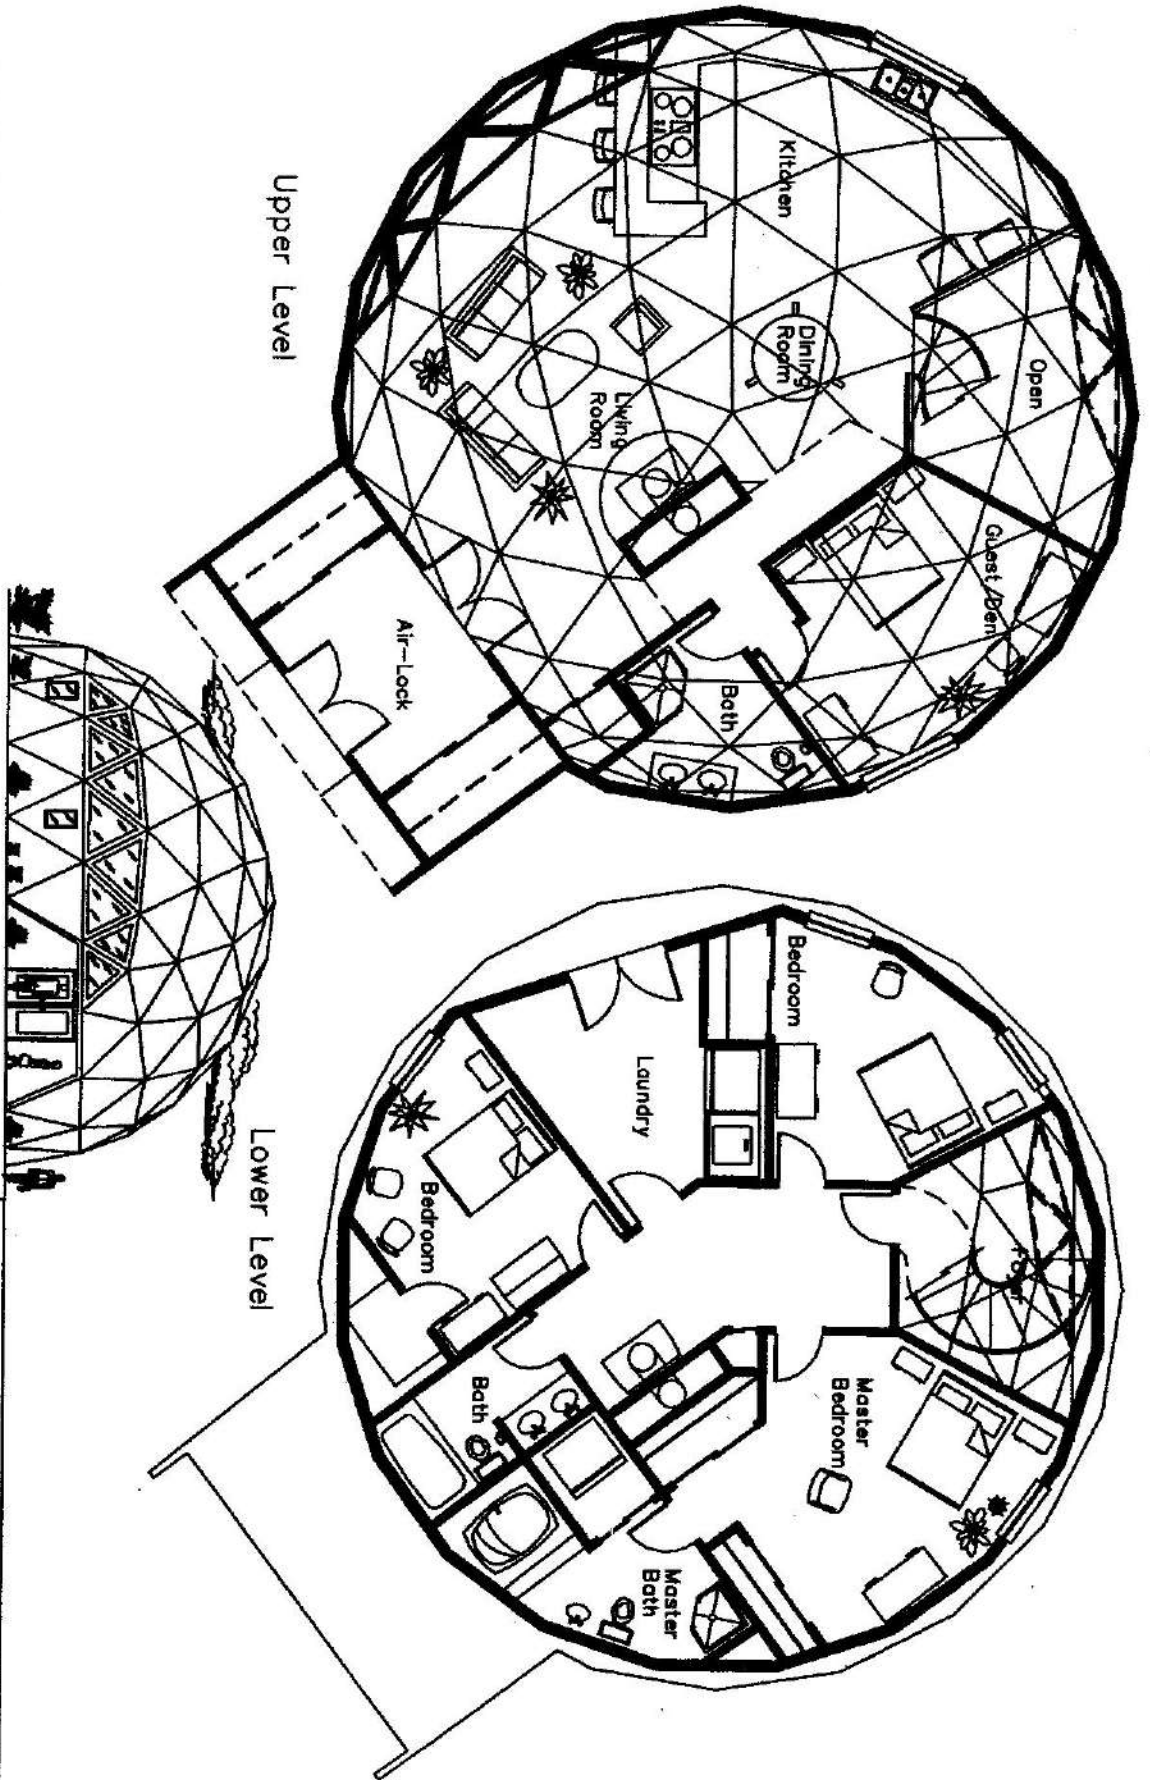

**TOLL FREE: 1-888-DOME INC**

Loft with 3 Bedrooms

DRAWING #10

48' diameter 4V 6/12 dome.  
 1800 square feet each level.  
 Scale 1/8" = 1'-0"

11480 141ST AVENUE NORTH  
 MINNEAPOLIS, MN 55327  
 612-333-DDME  
 www.domeincorporated.com

TOLL FREE: 1-888-DDME INC

**DRAWING #11**

48' diameter 4V 6/12 dome.

1800 square feet each level.

Scale 3/32" = 1'-0"

11480 141ST AVENUE NORTH  
 MINNEAPOLIS, MN 55327  
 612-333-DDME  
 www.domeincorporated.com