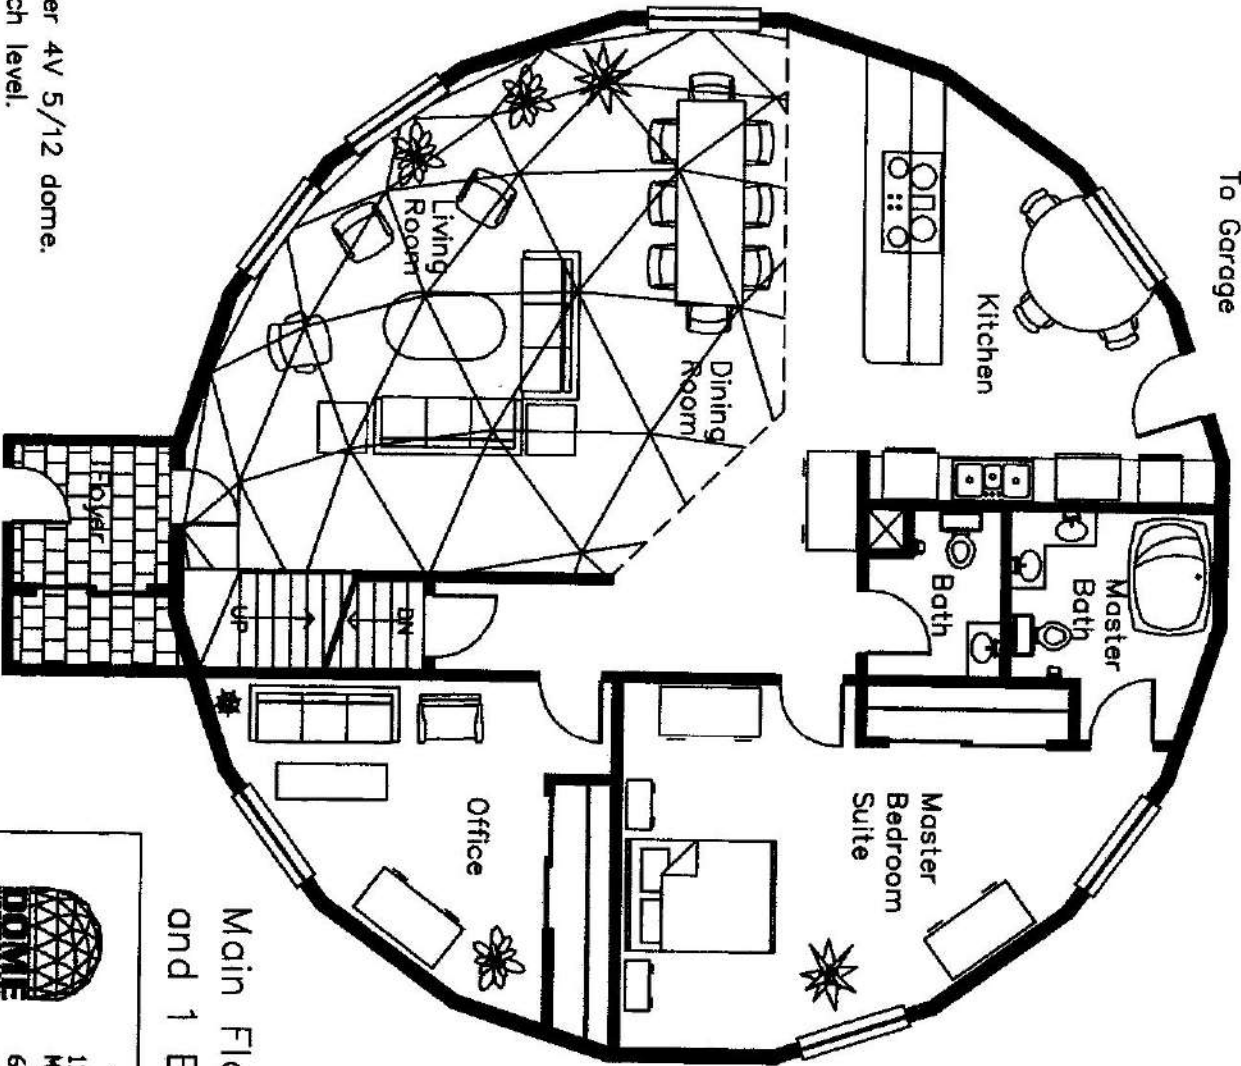

11480 141ST AVENUE NORTH  
 MINNEAPOLIS, MN 55327  
 612-333-3DOME  
 www.domeincorporated.com  
**TOLL FREE: 1-888-DOME INC**

Main Floor Without Bedroom

DRAWING #5

48' diameter 4V 5/12 dome.

1800 square feet each level.

Scale 1/8" = 1'-0"

11480 141ST AVENUE NORTH  
MINNEAPOLIS, MN 55327

612-333-DDME

www.domeincorporated.com

TOLL FREE: 1-888-DDME INC

DRAWING #6  
 48' diameter  
 4V 5/12 dome,  
 1800 square feet  
 each level.  
 Scale 1/8" = 1'-0"

Main Floor With 1 Bedroom

11480 141ST AVENUE NORTH  
 MINNEAPOLIS, MN 55327  
 612-333-DDME  
 www.domeincorporated.com  
 TOLL FREE: 1-888-DDME INC

To Garage

**DRAWING #7**

48' diameter 4V 5/12 dome.

1500 square feet each level.

Scale 1/8" = 1'-0"

Main Floor with Office  
and 1 Bedroom

11480 141ST AVENUE NORTH  
MINNEAPOLIS, MN 55327

612-333-DOME

[www.domeincorporated.com](http://www.domeincorporated.com)

TOLL FREE! 1-888-DOME INC