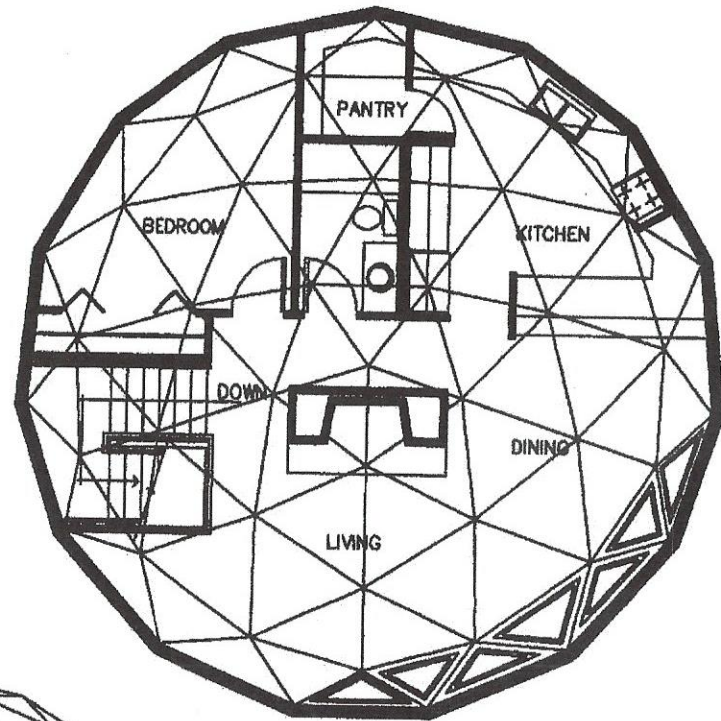

FIRST FLOOR

SECOND FLOOR

DRAWING #1

This is a 36' diameter 3V 5/9 dome.
 1000 square feet each level.
 Scale 1/8" = 1'-0"

11480 141ST AVENUE NORTH
 MINNEAPOLIS, MN 55327
 612-333-DOME
www.domeincorporated.com