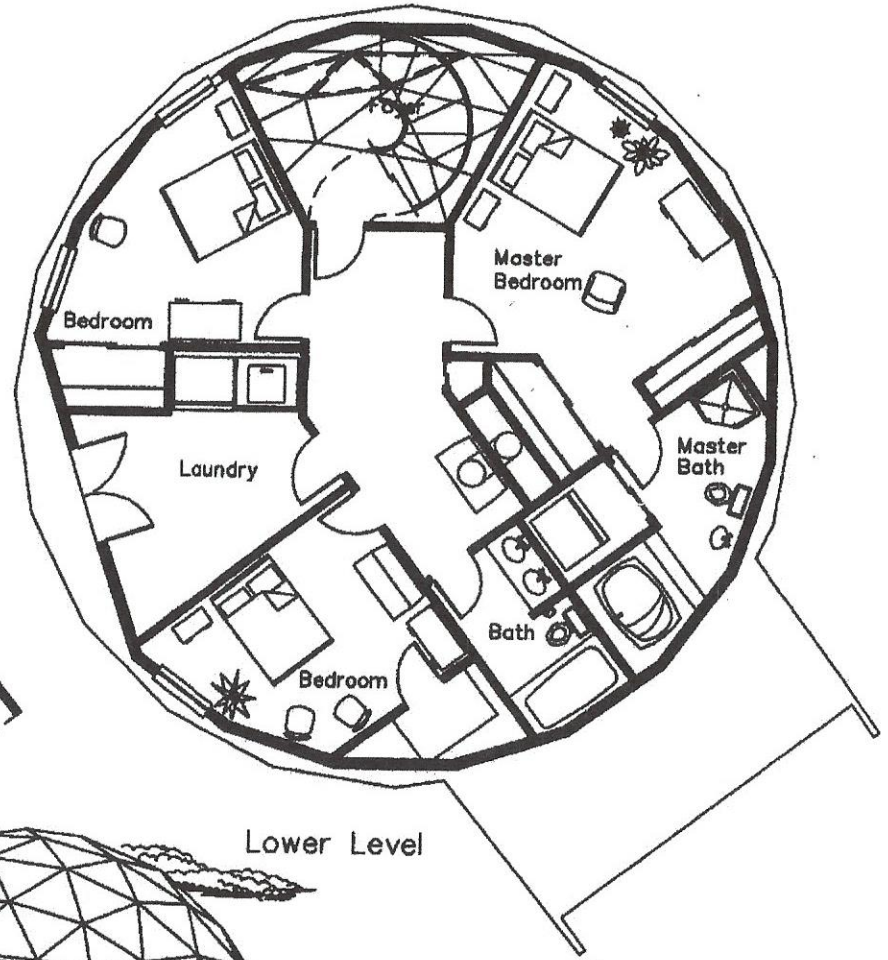

Upper Level

Lower Level

DRAWING #11

48' diameter 4V 6/12 dome.  
 1800 square feet each level.  
 Scale 3/32" = 1'-0"

11480 141ST AVENUE NORTH  
 MINNEAPOLIS, MN 55327  
 612-333-DOME  
 www.domeincorporated.com

TOLL FREE: 1-888-DOME INC