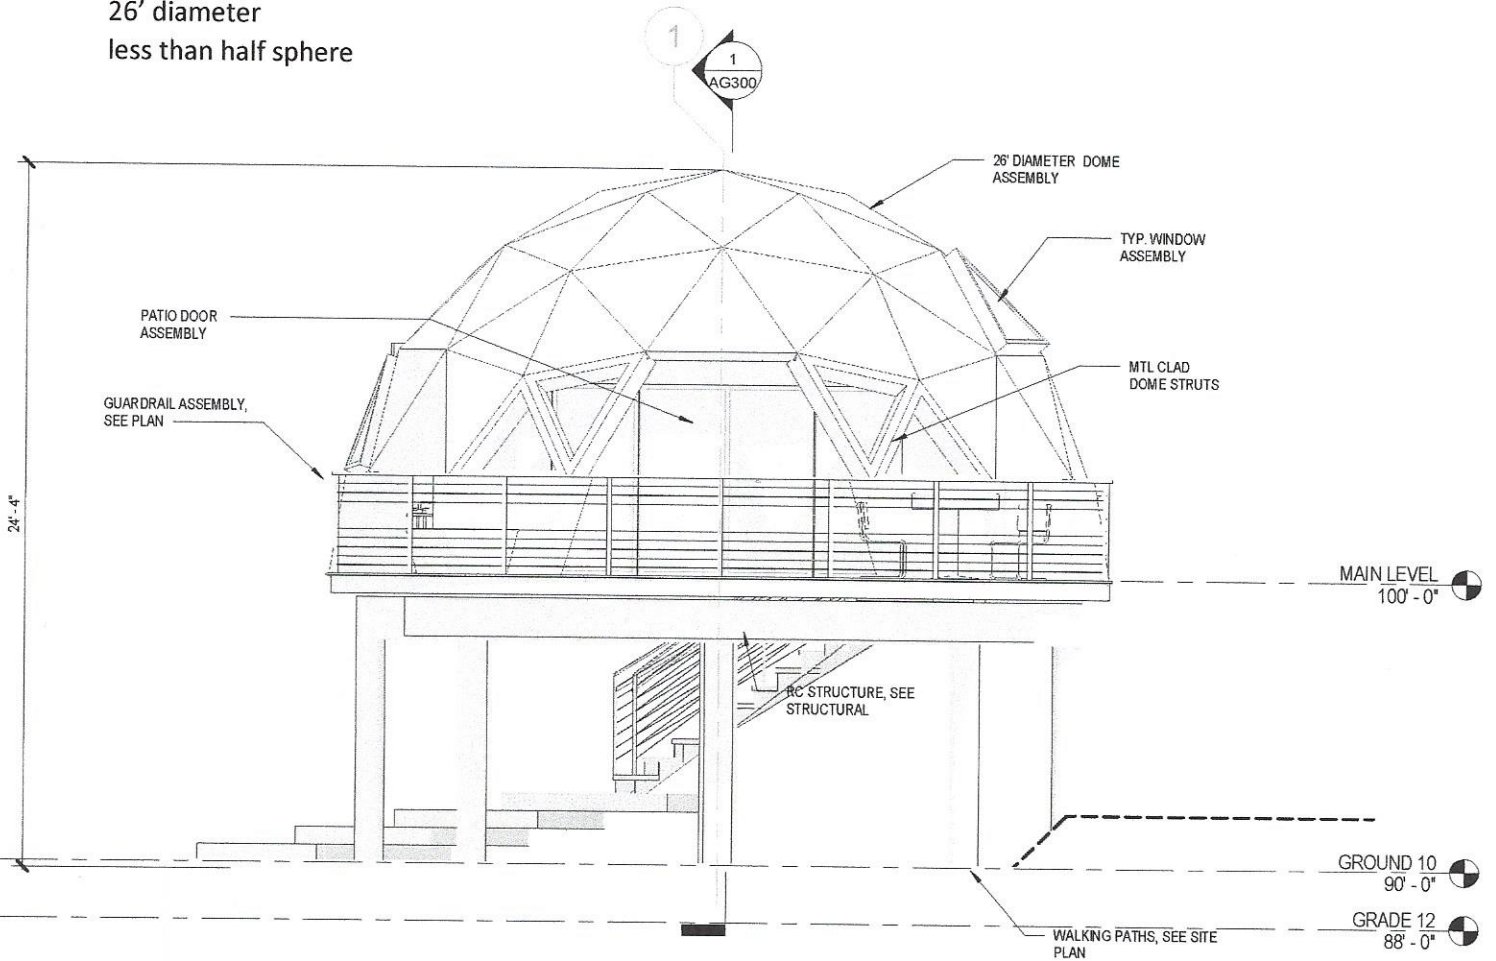

MODEL 425
425 sq.ft.
26' diameter
less than half sphere

11480 141st AVE. N, DAYTON, MN 55327
TOLL FREE 1-888-DOME-INC or 1-888-366-3462
612-333-DOME or 612-333-3663
www.domeincorporated.com