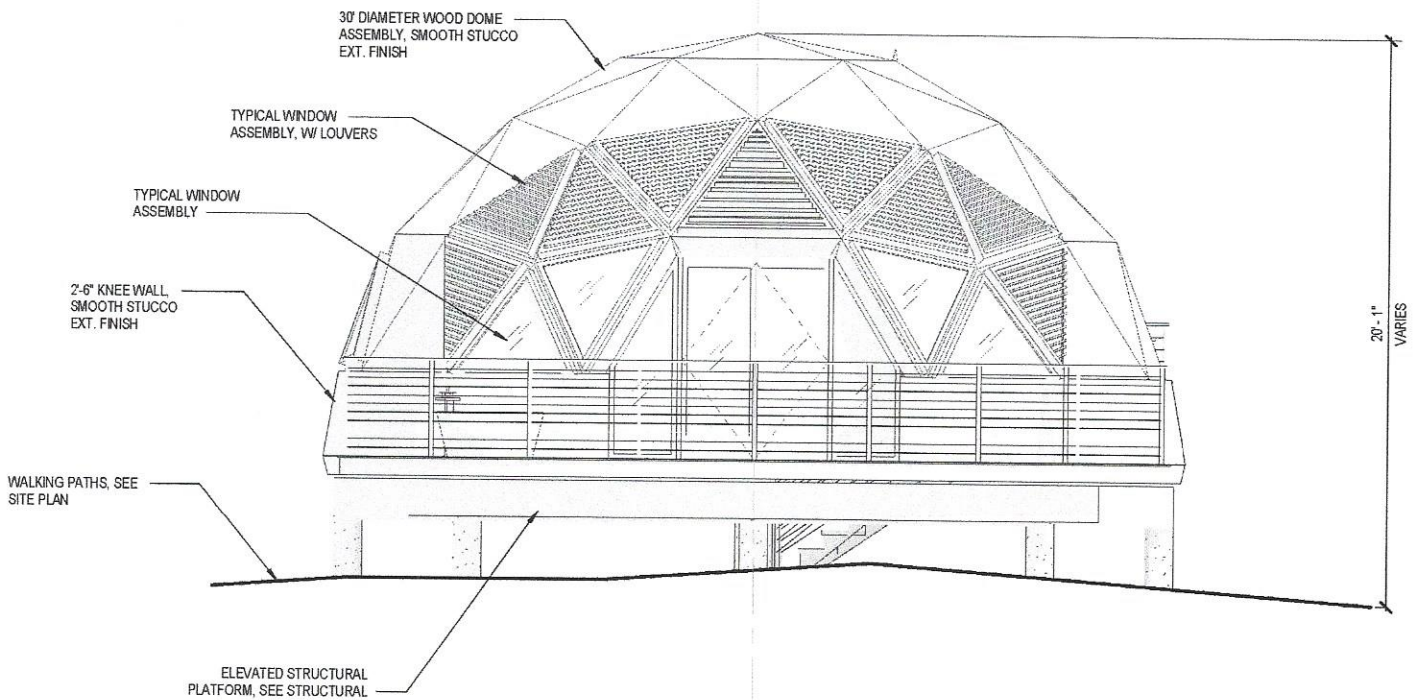

MODEL 625
625 sq.ft.
30' diameter
less than half sphere

11480 141st AVE. N, DAYTON, MN 55327
TOLL FREE 1-888-DOME-INC or 1-888-366-3462
612-333-DOME or 612-333-3663
www.domeincorporated.com